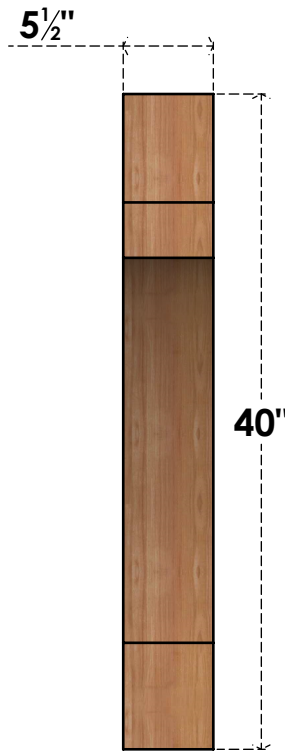

BRC06X40X40MRC00SWR

5 1/2"W X 40"D X 40"H MERCED SMOOTH BRACE, WESTERN RED CEDAR

SIDE

FRONT

EKENA MILLWORK
 2300 WEST MAIN ST.
 CLARKSVILLE, TX 75426
 TOLL FREE: 866-607-0453
 WWW.EKENAMILLWORK.COM

NOTES

1. INSTALLATION TO BE COMPLETED IN ACCORDANCE WITH MANUFACTURER'S SPECIFICATIONS.
2. DRAWING MAY NOT BE TO SCALE
3. THIS DRAWING IS INTENDED FOR DESIGN AND PLANNING PURPOSES ONLY.
4. ALL INFORMATION CONTAINED HEREIN WAS CURRENT AT THE TIME OF DEVELOPMENT BUT MUST BE REVIEWED AND APPROVED BY THE PRODUCT MANUFACTURER TO BE CONSIDERED ACCURATE.
5. PRODUCTS ARE NOT KILN DRIED. THIS ITEM IS UNIQUE AND WILL CONTAIN THE NATURAL VARIATIONS THAT THE WOOD SPECIES OFFERS. THIS MAY RESULT IN VARIATIONS UP TO 1/4"