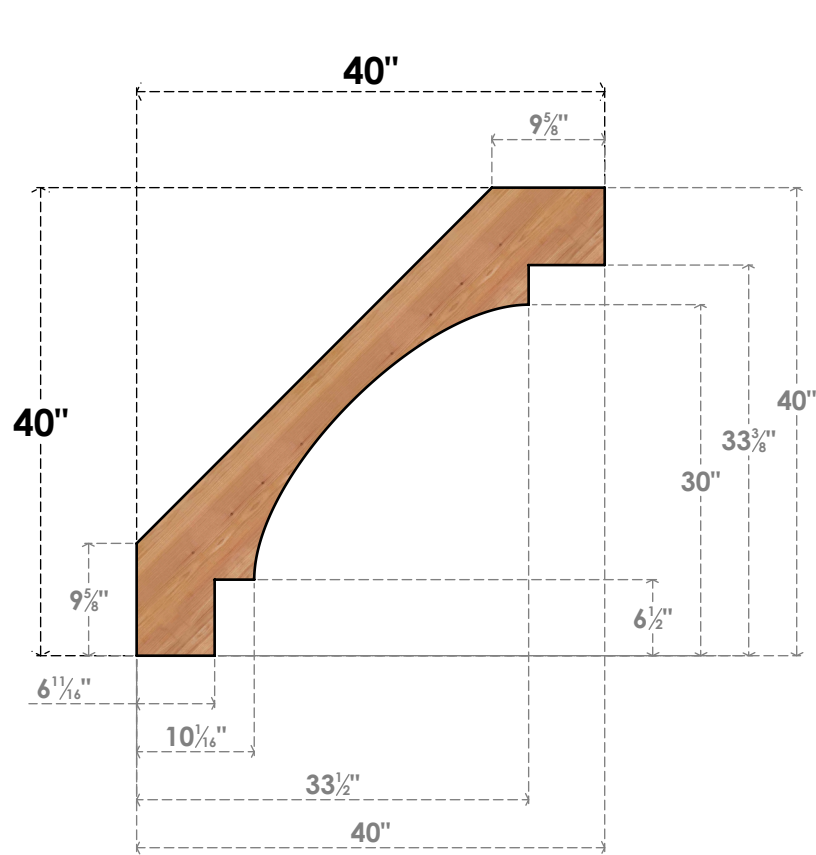

BRC06X40X40MRC00SWR

5 1/2"W X 40"D X 40"H MERCED SMOOTH BRACE, WESTERN RED CEDAR

SIDE

FRONT

EKENA MILLWORK
 2300 WEST MAIN ST.
 CLARKSVILLE, TX 75426
 TOLL FREE: 866-607-0453
 WWW.EKENAMILLWORK.COM

NOTES

1. INSTALLATION TO BE COMPLETED IN ACCORDANCE WITH MANUFACTURER'S SPECIFICATIONS.
2. DRAWING MAY NOT BE TO SCALE
3. THIS DRAWING IS INTENDED FOR DESIGN AND PLANNING PURPOSES ONLY.
4. ALL INFORMATION CONTAINED HEREIN WAS CURRENT AT THE TIME OF DEVELOPMENT BUT MUST BE REVIEWED AND APPROVED BY THE PRODUCT MANUFACTURER TO BE CONSIDERED ACCURATE.
5. PRODUCTS ARE NOT KILN DRIED. THIS ITEM IS UNIQUE AND WILL CONTAIN THE NATURAL VARIATIONS THAT THE WOOD SPECIES OFFERS. THIS MAY RESULT IN VARIATIONS UP TO 1/4"